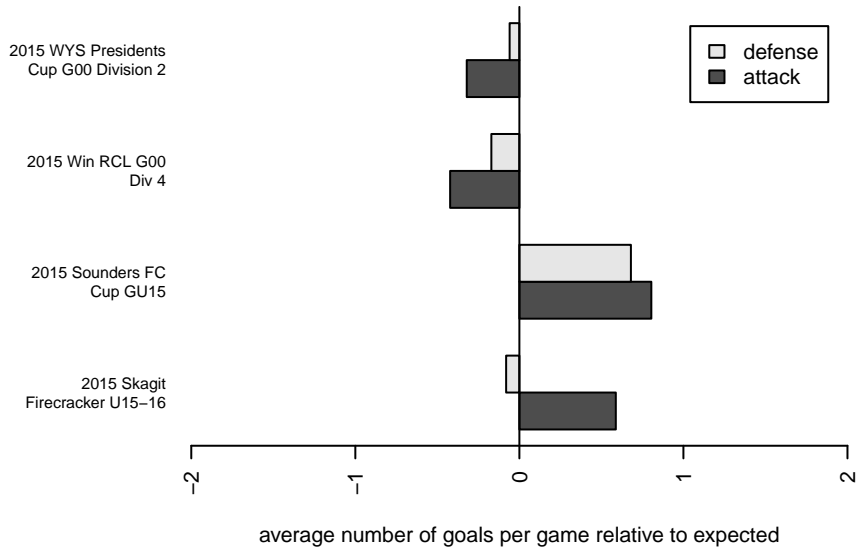

# SSC Shadow C G00

Spokane SC Shadow  
 Spokane, WA  
 G00 total strength=983  
 attack=1.8 defense=1.98  
 fall league = Win RCL G00 Div 4  
 notes= Bellefeuille 2013-14, Leuven  
 2015

alt names used:  
 SSC Shadow G00C  
 SSC Shadow G00-C  
 SSC Shadow G00-C  
 SSC Shadow G00-C

Venues played:  
 2015 Skagit Firecracker U15-16  
 2015 Sounders FC Cup GU15  
 2015 Win RCL G00 Div 4  
 2015 WYS Presidents Cup G00 Division 2

**SSC Shadow C G00**  
 Dots are actual minus expected GF (blue circles) and GA (red triangles).  
 Blue line is smoothed change in attack strength. Red is smoothed change in defense strength.

**attack and defense variance (black dot)  
relative to other teams  
and top 10 in region**

**attack and defense rating  
relative to others at age  
and all opponents in last 13 months**

**Performance relative to 13 month average**