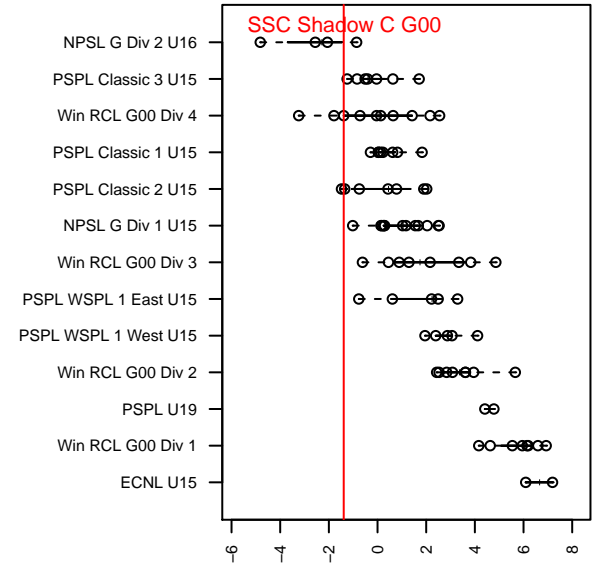

# SSC Shadow C G00

Spokane SC Shadow  
 Spokane, WA  
 G00 total strength=983  
 attack=1.8 defense=1.98  
 fall league = Win RCL G00 Div 4  
 notes= Bellefeuille 2013-14, Leuven  
 2015

alt names used:  
 SSC Shadow G00C  
 SSC Shadow G00-C  
 SSC Shadow G00-C  
 SSC Shadow G00-C

Venues played:  
 2015 Skagit Firecracker U15-16  
 2015 Sounders FC Cup GU15  
 2015 Win RCL G00 Div 4  
 2015 WYS Presidents Cup G00 Division 2

**SSC Shadow C G00**  
 Dots are actual minus expected GF (blue circles) and GA (red triangles).  
 Blue line is smoothed change in attack strength. Red is smoothed change in defense strength.

**attack and defense variance (black dot)  
relative to other teams  
and top 10 in region**

**attack and defense rating  
relative to others at age  
and all opponents in last 13 months**

**Performance relative to 13 month average**