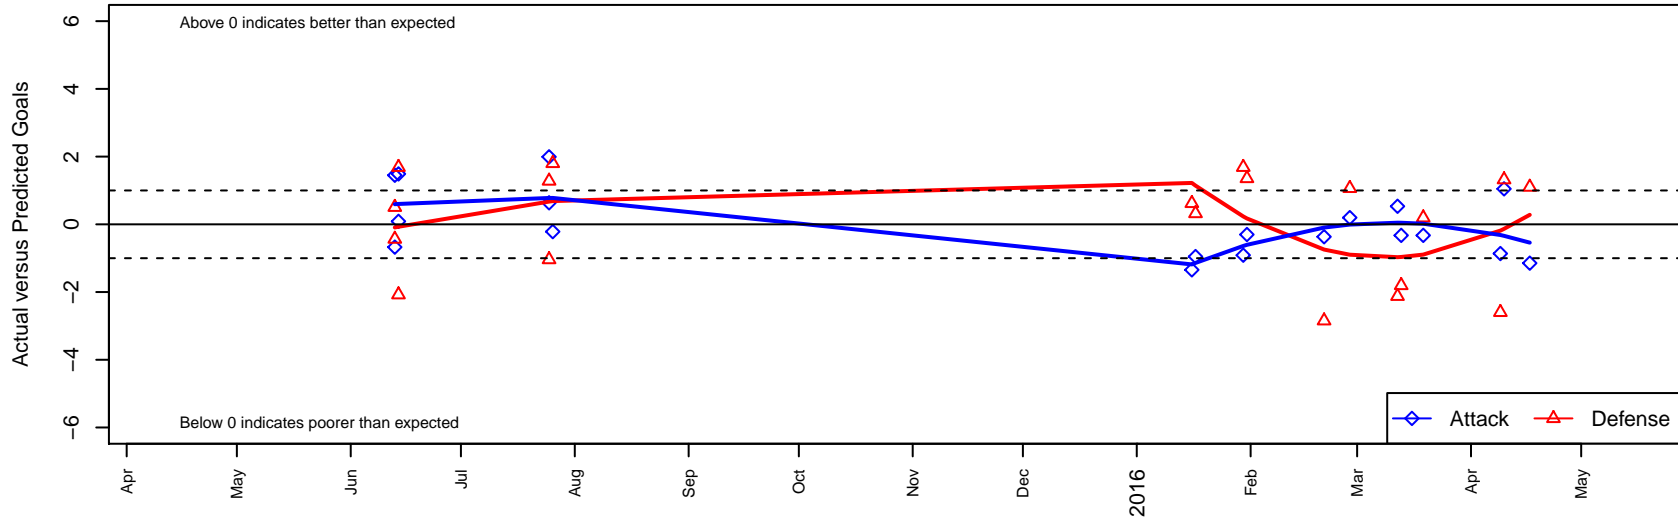

# SSC Shadow C G00

Spokane SC Shadow  
 Spokane, WA  
 G00 total strength=983  
 attack=1.8 defense=1.98  
 fall league = Win RCL G00 Div 4  
 notes= Bellefeuille 2013-14, Leuven  
 2015

alt names used:  
 SSC Shadow G00C  
 SSC Shadow G00-C  
 SSC Shadow G00-C  
 SSC Shadow G00-C

Venues played:  
 2015 Skagit Firecracker U15-16  
 2015 Sounders FC Cup GU15  
 2015 Win RCL G00 Div 4  
 2015 WYS Presidents Cup G00 Division 2

**SSC Shadow C G00**  
 Dots are actual minus expected GF (blue circles) and GA (red triangles).  
 Blue line is smoothed change in attack strength. Red is smoothed change in defense strength.

**attack and defense variance (black dot)  
relative to other teams  
and top 10 in region**

**attack and defense rating  
relative to others at age  
and all opponents in last 13 months**

**Performance relative to 13 month average**